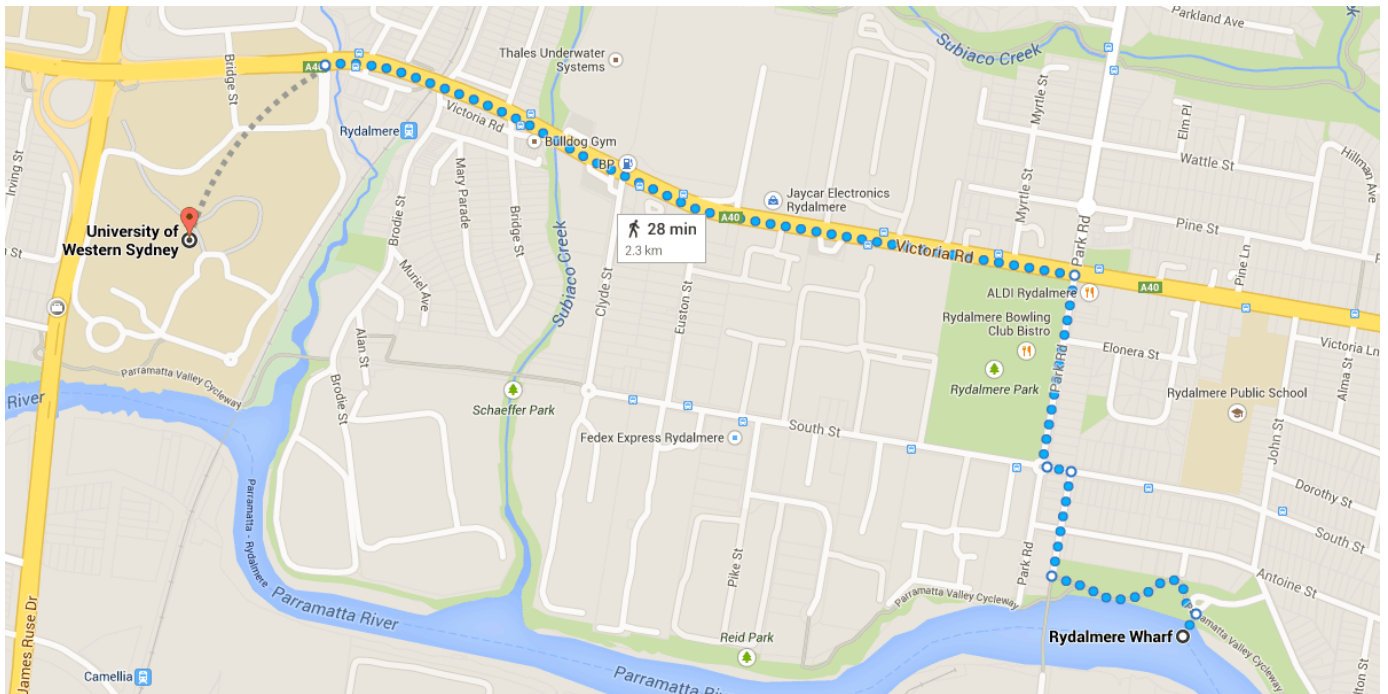

Directions from Rydalmere Wharf to University of Western Sydney, James Ruse Drive

**Rydalmere Wharf**

Use caution - may involve errors or sections not suited for walking

- ↑

1. Head north-east toward Parramatta Valley Cycleway 45 m
- ↶

2. Turn left onto Parramatta Valley Cycleway 300 m
- ↷

3. Turn right towards South St 180 m
- ↶

4. Turn left onto South St 42 m
- ⦿

5. At the roundabout, take the 1st exit onto Park Rd 350 m
- ↶

6. Turn left onto Victoria Rd/A40 1.4 km
- ↶

7. Turn left 5 m

i Destination will be on the right

**University of Western Sydney, James Ruse Drive**

Parramatta NSW 2150