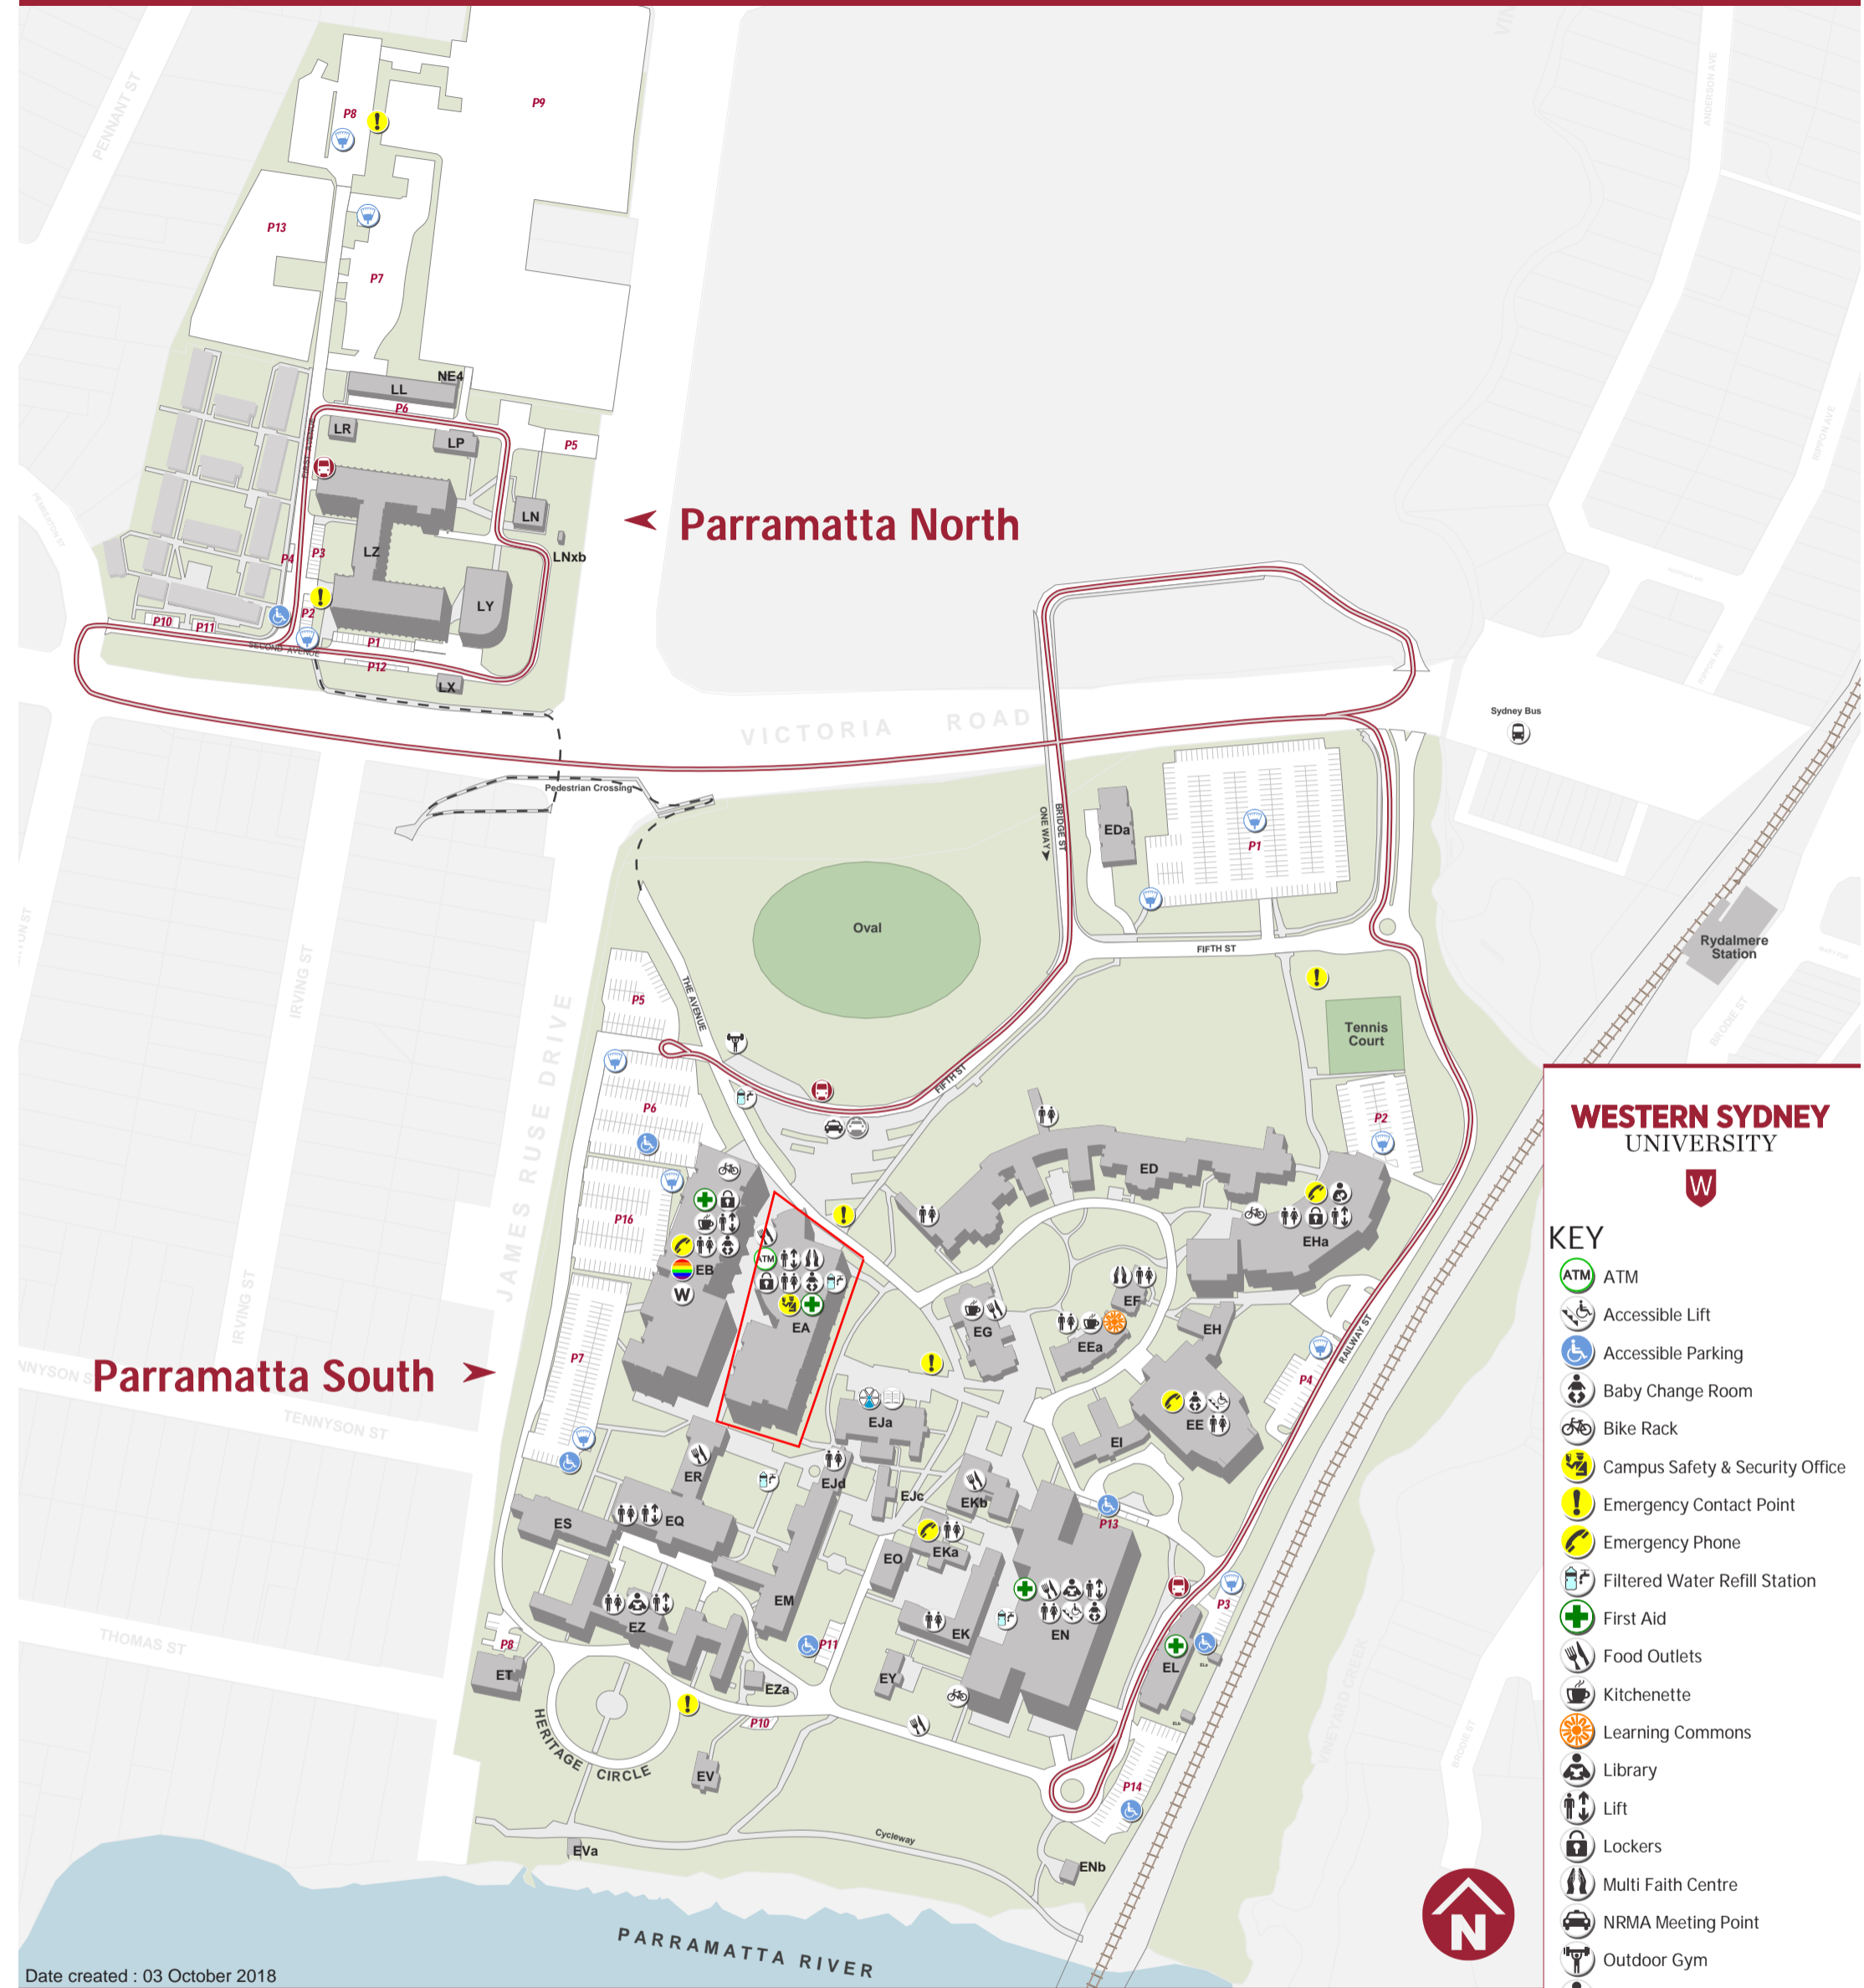

Parramatta campus

WESTERN SYDNEY UNIVERSITY

KEY

- ATM
- Accessible Lift
- Accessible Parking
- Baby Change Room
- Bike Rack
- Campus Safety & Security Office
- Emergency Contact Point
- Emergency Phone
- Filtered Water Refill Station
- First Aid
- Food Outlets
- Kitchenette
- Learning Commons
- Library
- Lift
- Lockers
- Multi Faith Centre
- NRMA Meeting Point
- Outdoor Gym
- Parent Room
- Parking Ticket Machine
- Public Bus Stop
- Public Toilet
- Queer Room
- Shuttle Bus Stop
- Student Central
- Taxi Pickup Point
- The Co-op
- Women's Room
- Shuttle Bus Route
- Pedestrian Crossing