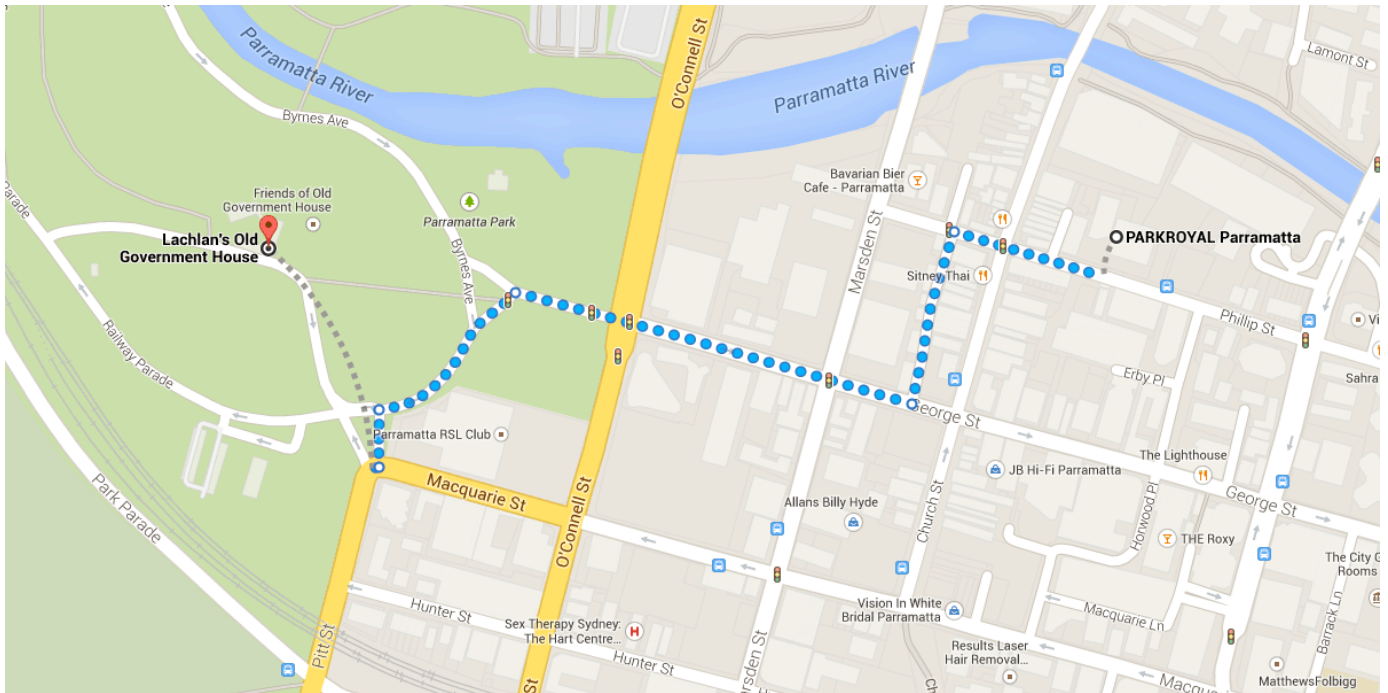

Directions from PARKROYAL Parramatta, 30 Phillip St to Lachlan's Old Government House, Old Government House, Parramatta Park/Pitt St

○ **PARKROYAL Parramatta, 30 Phillip St** Use caution - may involve errors or sections not suited for walking
 Parramatta NSW 2150

- ↑ 1. Head west on **Phillip St** toward **Phillip Ln** 140 m
 - ↶ 2. Turn **left** towards **George St** 150 m
 - ↷ 3. Turn **right** onto **George St** 350 m
 - ↶ 4. Turn **left** onto **Byrnes Ave** 160 m
 - ↶ 5. Turn **left** towards **Pitt St** 49 m
 - ↷ 6. Turn **right** onto **Pitt St** 6 m
- i** Destination will be on the right

⊙ **Lachlan's Old Government House, Old Government House, Parramatta Park/Pitt St**
 Parramatta NSW 2150