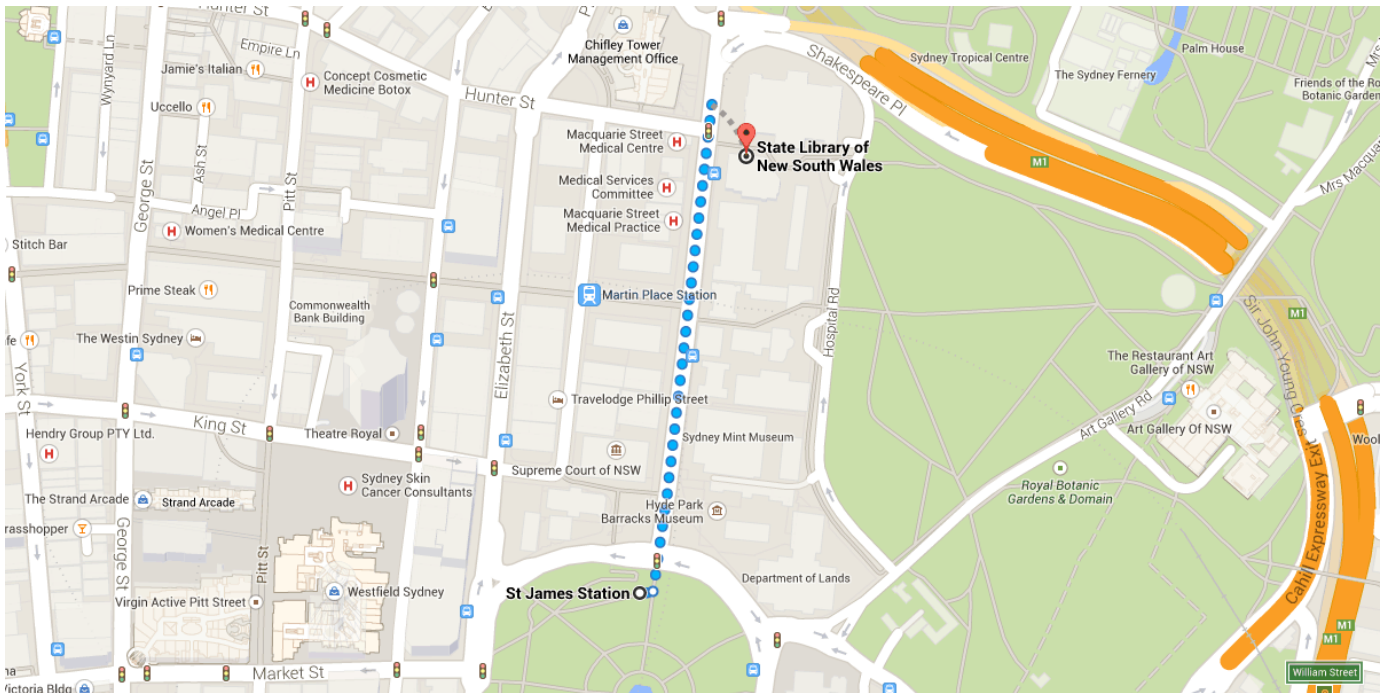

Directions from **St James Station** to **State Library of New South Wales, Macquarie St**

○ St James Station

Use caution - may involve errors or sections not suited for walking

1. Head east

↑ _____ 12 m

2. Turn left onto Macquarie St

↶ Destination will be on the right
 _____ 400 m

⊙ State Library of New South Wales, Macquarie St

Sydney NSW 2000

These directions are for planning purposes only. You may find that construction projects, traffic, weather, or other events may cause conditions to differ from the map results, and you should plan your route accordingly. You must obey all signs or notices regarding your route.